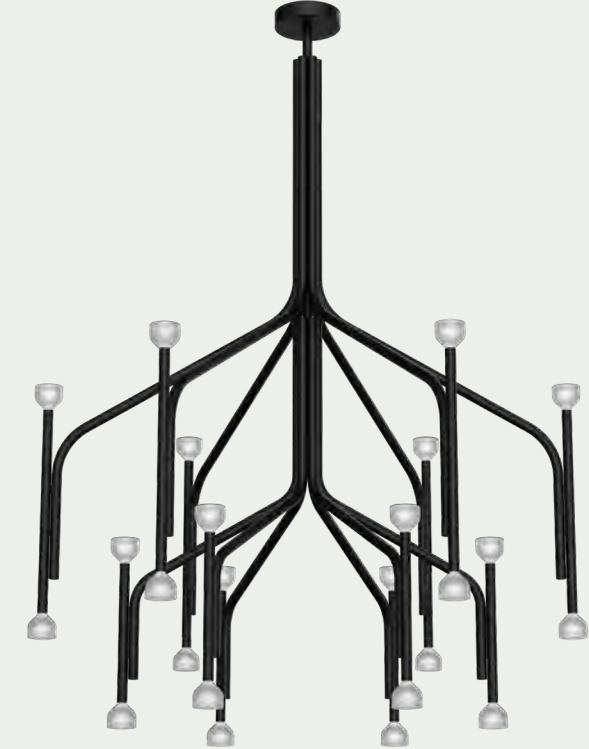

Petite Tulip Chandelier and 12" Tulip Pendants in Clay Pink (CPE), Blossom diffusers.

From Bulb to Blossom

A nod to the life cycle of a tulip, this luminaire features three diffuser options. Each is inspired by a different stage of bloom: Bulb, Bud and Blossom. Each delivers up to 150 lumens.

BULB

BUD

BLOSSOM

Petite Chandelier
18" X 20" H
6 Light Sources

Medium Chandelier
34" X 39" H
12 Light Sources

Large Chandelier
48" X 56" H
12 Light Sources

Signature Chandelier
48" X 63" H
24 Light Sources

Pick
your Tulip

With four sizes and three
diffuser options, the choice is
yours—add a budding touch
or full bloom splash.

Single Pendant
18" H
1 Light Source

Single Surface
12" H
1 Light Source

Wall Sconce
12" H
1 Light Source

3 or 6 Pendant Array

12", 18" or both
Leveled, Inclined or
V-Shaped

3 or 6 Pendant Drop

12", 18" or both
Level or Spiral
clusters

Make an
Arrangement

Select from Array
and Drop Chandelier
configurations that vary
in lengths, arrangements
and cable colors.