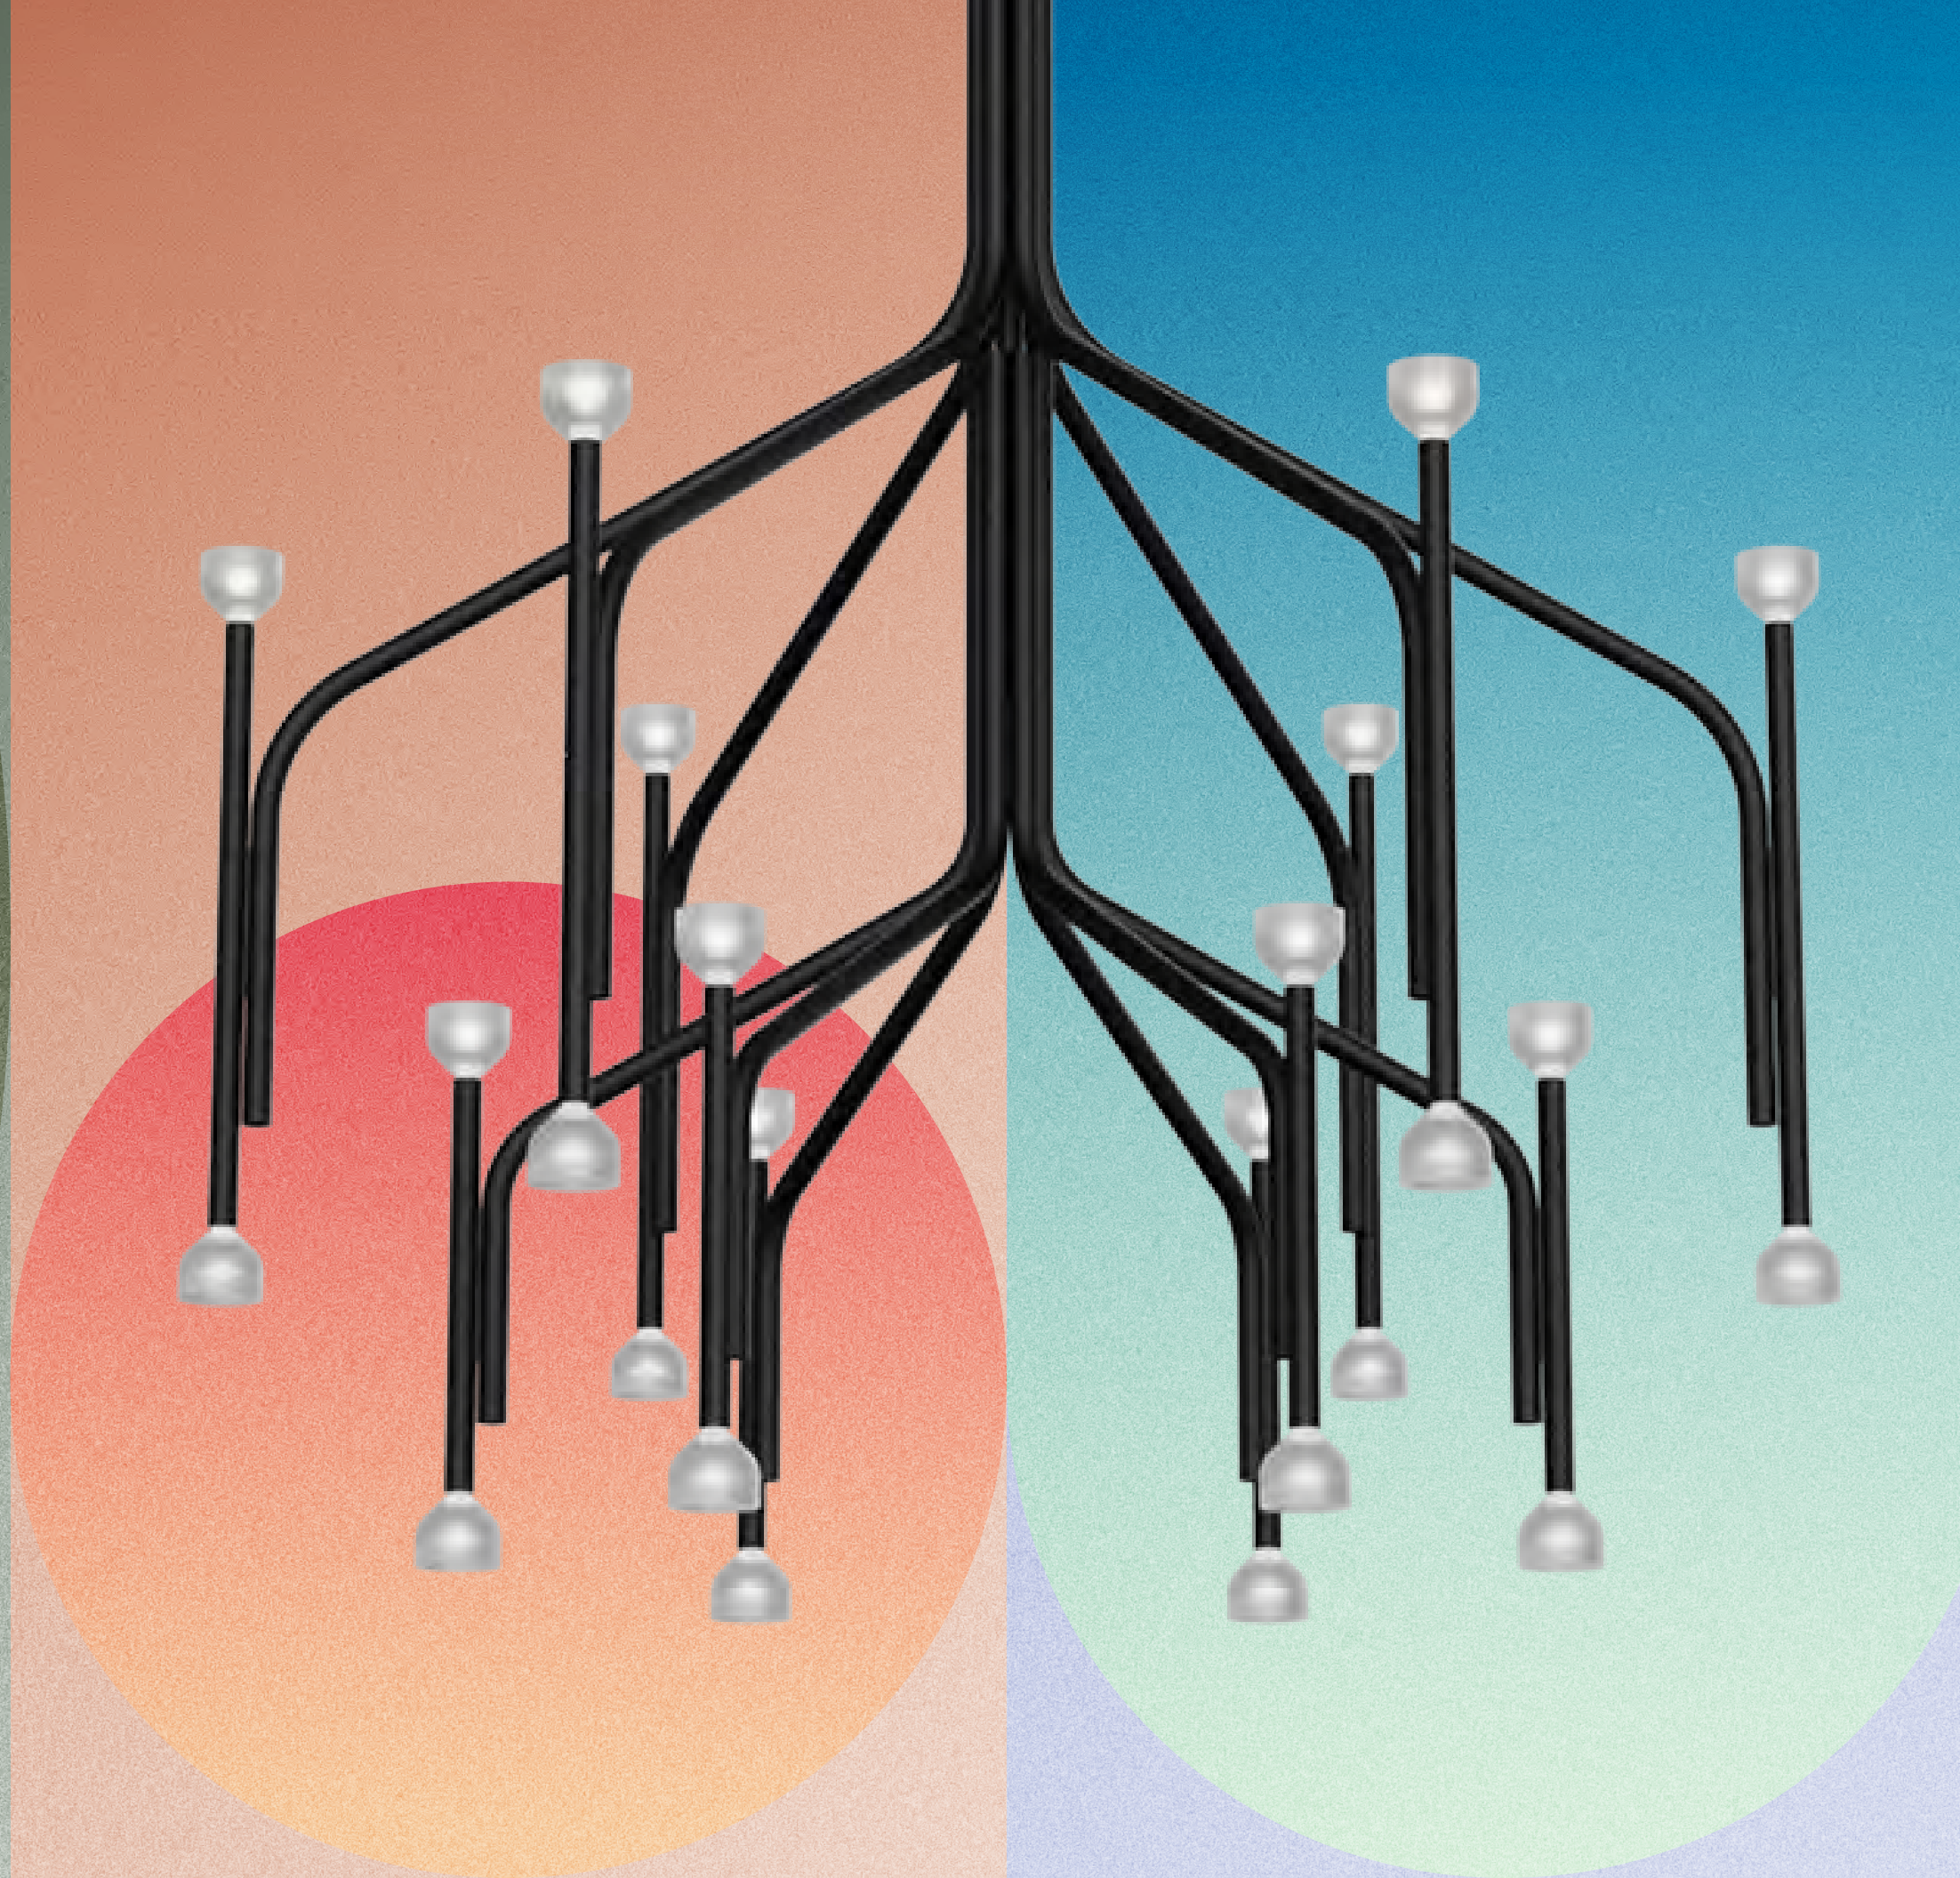

Tulip

Quiet Drama

Tulip by Eureka is the bouquet-inspired modern chandelier that shapes the feeling of the space.

Medium Tulip Chandelier and 22" Tulip Wall Sconces in CHM (Champagne), Bloom diffusers.

Invite stillness
and reflection
with a classic
color.

Large Tulip Chandelier in CHB (Chocolate Brown).

AMERICANO	3.25
ESPRESSO	3.00
CAPUPUCINO	5.00
LATTE	5.00
COLD BREW	4.50
POUR OVER	4.00
TEA	5.00

Raise the room's pulse with a pop of vibrancy.

Signature Tulip Chandelier and 12" Tulip Pendants in DBE (Dynamic Blue), Blossom Diffusers.

Petite Tulip Chandelier and 12" Tulip Pendants in Clay Pink (CPE), Blossom diffusers.

From Bulb to Blossom

A nod to the life cycle of a tulip, this luminaire features three diffuser options. Each is inspired by a different stage of bloom: Bulb, Bud and Blossom. Each delivers up to 150 lumens.

With four sizes and three
diffuser options, the choice is
yours—add a budding touch
or full bloom splash.

Single Pendant
18" H
1 Light Source

Single Surface
12" H
1 Light Source

Wall Sconce
12" H
1 Light Source