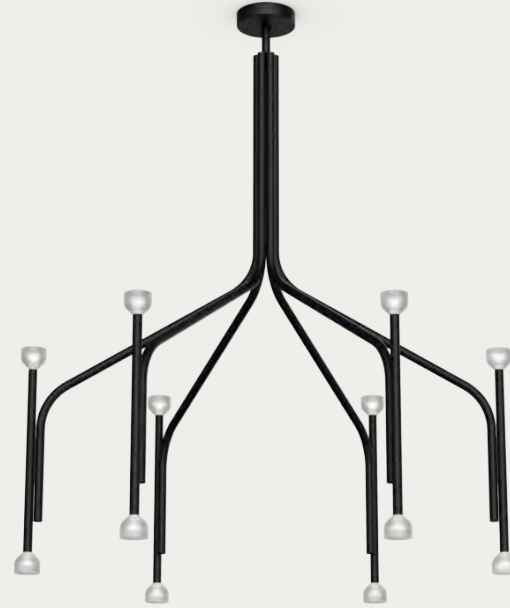

Petite Tulip Chandelier and 12" Tulip Pendants in Clay Pink (CPE), Blossom diffusers.

From Bulb to Blossom

A nod to the life cycle of a tulip, this luminaire features three diffuser options. Each is inspired by a different stage of bloom: Bulb, Bud and Blossom. Each delivers up to 150 lumens.

BULB

BUD

BLOSSOM

Petite Chandelier
18" X 20" H
6 Light Sources

Medium Chandelier
34" X 39" H
12 Light Sources

Large Chandelier
48" X 56" H
12 Light Sources

Signature Chandelier
48" X 63" H
24 Light Sources

Pick
your Tulip

With four sizes and three
diffuser options, the choice is
yours—add a budding touch
or full bloom splash.

Single Pendant
18" H
1 Light Source

Single Surface
12" H
1 Light Source

Wall Sconce
12" H
1 Light Source

3 or 6 Pendant Array

12", 18" or both
Leveled, Inclined or
V-Shaped

3 or 6 Pendant Drop

12", 18" or both
Level or Spiral
clusters

Make an
Arrangement

Select from Array
and Drop Chandelier
configurations that vary
in lengths, arrangements
and cable colors.